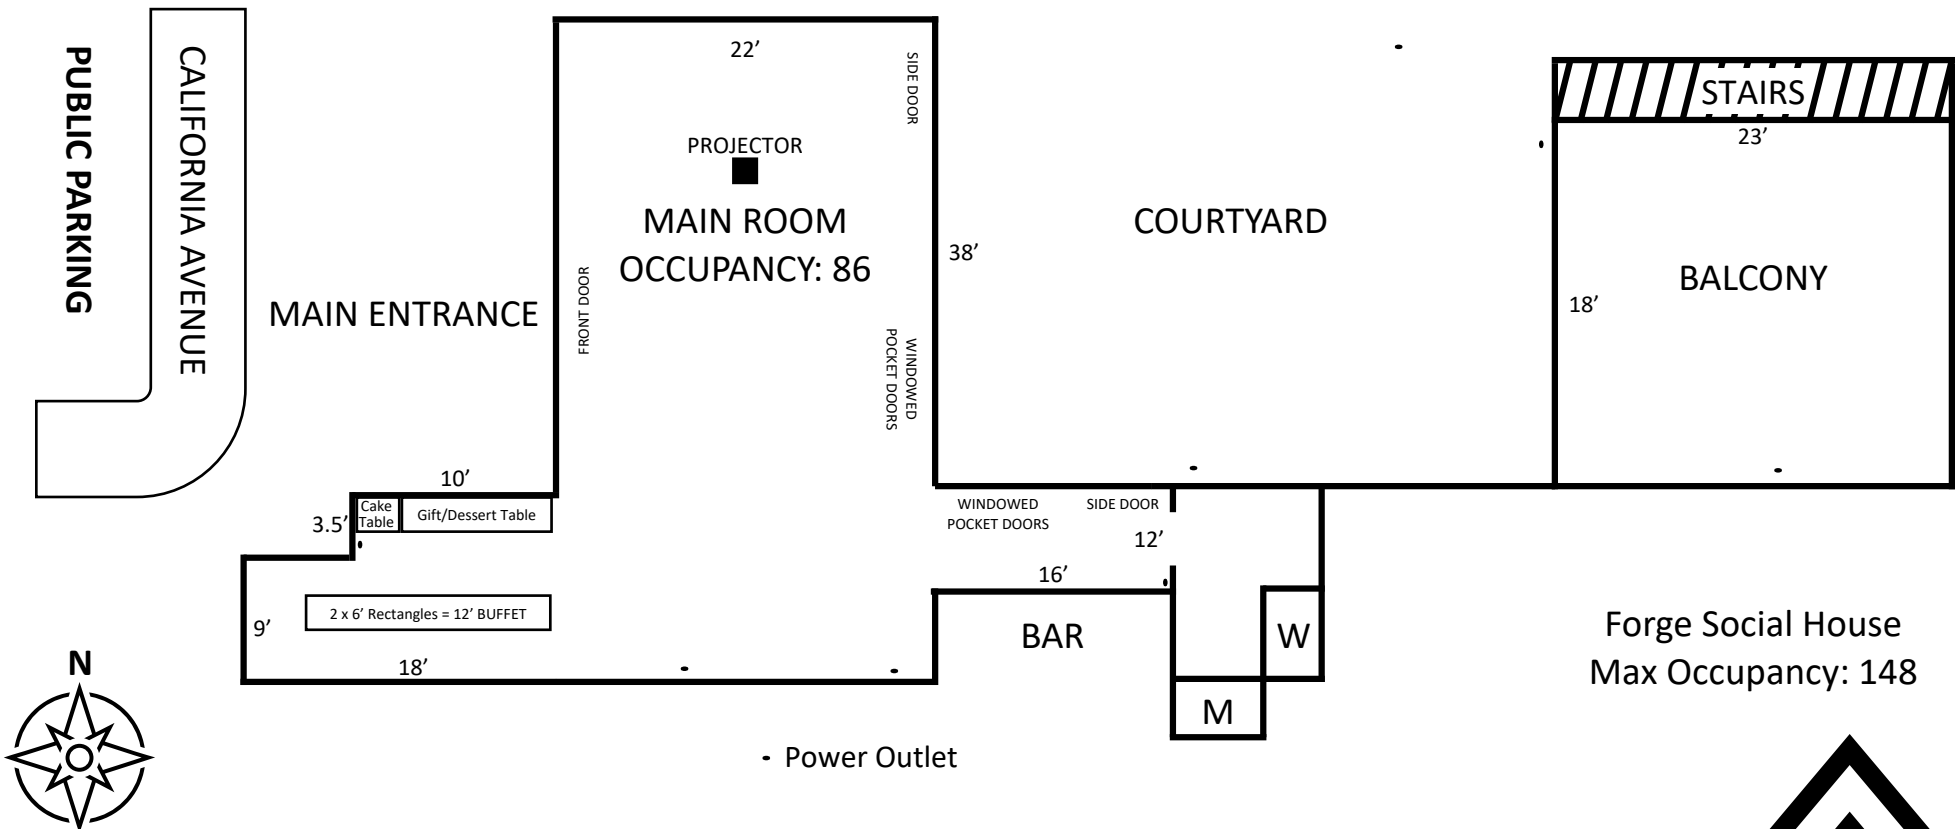

FORGE

SOCIAL HOUSE BOULDER CITY

553 California Avenue
Boulder City, NV 89005

CREDIT UNION PARKING M-F 8AM - 5PM & PUBLIC PARKING AFTER 5PM & SAT-SUN

Forge Social House
Max Occupancy: 148